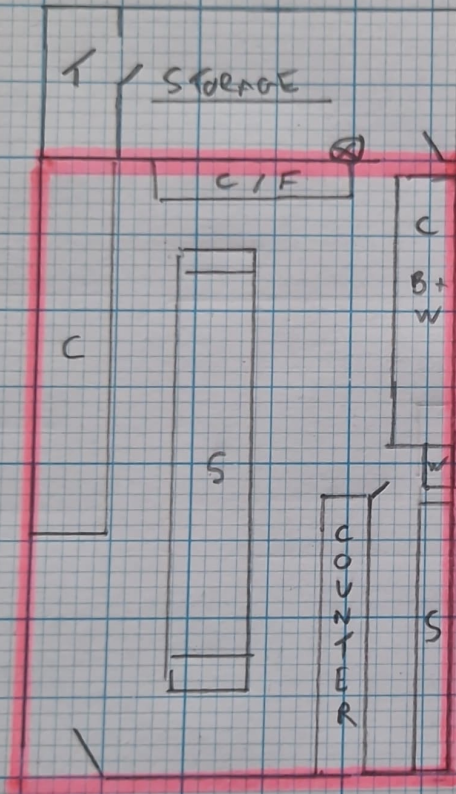

JAN 2026

TO CONVENIENCE
1 JUBILEE STREET
ADAM OLZBN

KEY

- C - COOLER
 - S - SHELVING
 - ⊗ - FIRE EXTINGUISHER
 - B+W - BEERS/WINES
 - [Red Box] - LICENCE AREA
 - T - TOILET
- SCALE 1:100

ENTRANCE